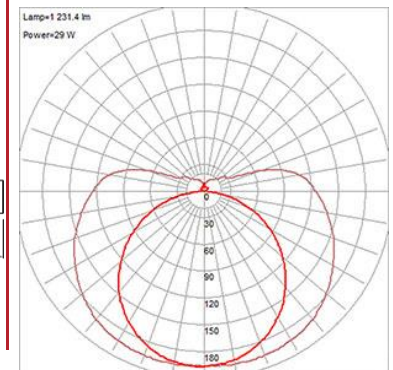

Stock Code: **70038LEDD-CH/OPL**

Collection: Chic

PRODUCT INFORMATION

Base: 70038 Parent: 70038LEDD
Mounting Type: Wall UPC: 641594197075
Finish: Chrome
Diffuser: Opal

PRODUCT MEASUREMENTS

FIXTURE	BACKPLATE / CANOPY
Length:	Length 1"
Width: 24"	Width: 7"
Diameter	Diameter:
Height: 5"	Height: 5"
Extension: 3.25"	
Overall Height:	

Additional Notes:

Horizontal and Vertical Mounting

Project Name: _____

Location: _____

Type: _____

Quantity: _____

Notes: _____

LINE DRAWING

IES FILE

In addition to Access Lighting's purchase and warranty terms and conditions, by signing below or placing an order, you agree that you are authorized to bind the entity placing any order and acknowledge the following: All of sizes and measurements are approximate and all images are for illustrative purposes only. In the event of an inconsistency, the "Product Measurements" section controls. There also may be slight differences in the colors and designs compared to the displayed and printed images.