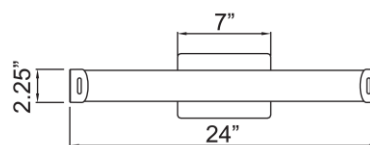

Stock Code: **70038LEDD-CH/OPL**

Collection: Chic

PRODUCT INFORMATION

Base: 70038 Parent: 70038LEDD
Mounting Type: Wall UPC: 641594197075
Finish: Chrome
Diffuser: Opal

PRODUCT MEASUREMENTS

FIXTURE	BACKPLATE / CANOPY
Length:	Length 1"
Width: 24"	Width: 7"
Diameter	Diameter:
Height: 5"	Height: 5"
Extension: 3.25"	
Overall Height:	

TECHNICAL SPECIFICATIONS

SPECIFICATIONS

Frame Material: Metal
Diffuser Material: Glass
Lamping Type: SSL (Dedicated LED) Jbox: Standard
Lamping Base: SSL Lamp Wattage: 30 W
Lamp Quantity: 1 Total Wattage: 30 W
Voltage: 120v Lamps Included: Yes

Additional Notes:

Horizontal and Vertical Mounting

Project Name: _____

Location: _____

Type: _____

Quantity: _____

Notes: _____

LINE DRAWING

IES FILE

In addition to Access Lighting's purchase and warranty terms and conditions, by signing below or placing an order, you agree that you are authorized to bind the entity placing any order and acknowledge the following: All of sizes and measurements are approximate and all images are for illustrative purposes only. In the event of an inconsistency, the "Product Measurements" section controls. There also may be slight differences in the colors and designs compared to the displayed and printed images.